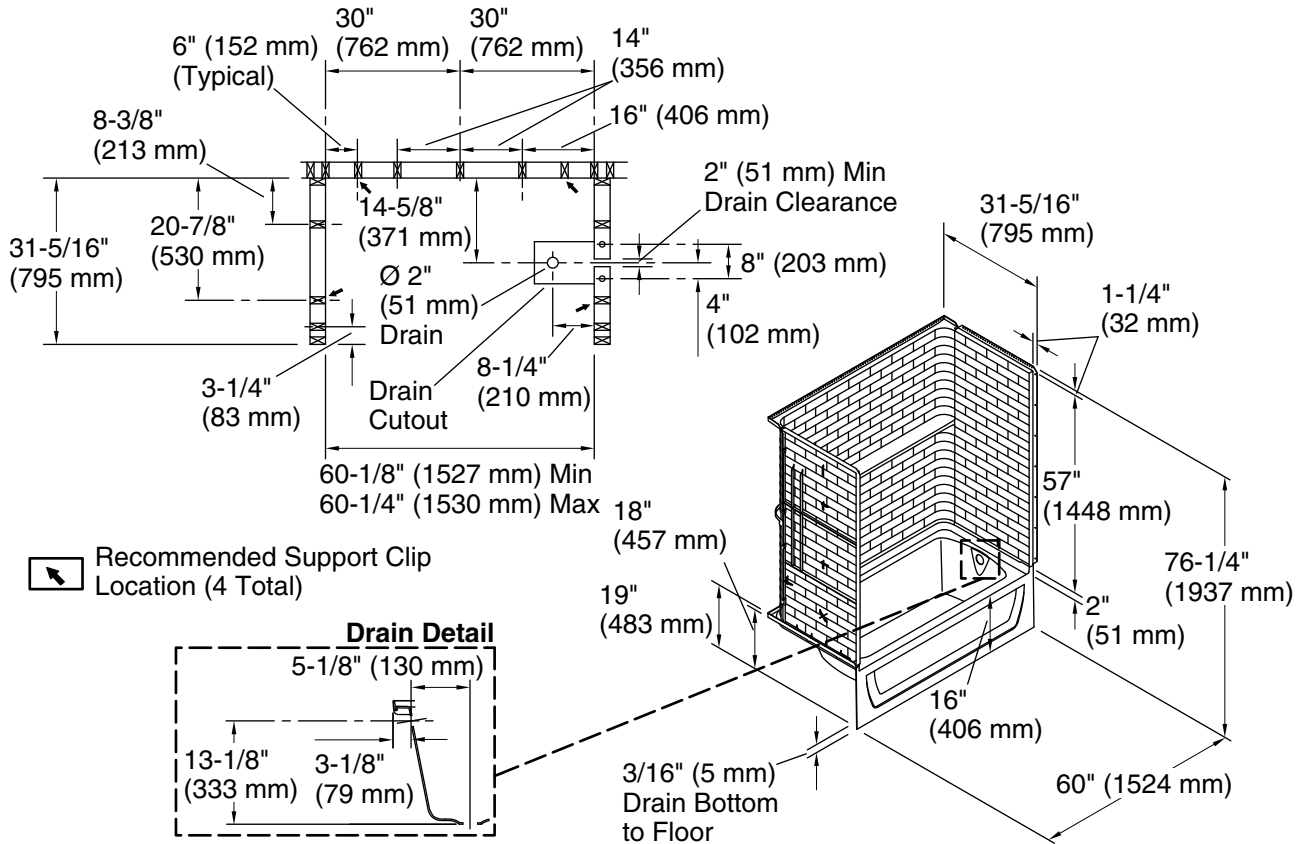

## Included Components

Product consists of:

- 71171120 60-1/4" x 30" bath
- 71574100 60" x 30" bath wall set

For the most current Specification Sheet, go to [www.sterlingplumbing.com](http://www.sterlingplumbing.com).

5-29-2021 07:40 - US/CA

**Technical Information**

All product dimensions are nominal.

- Installation: Three-wall alcove
- Drain location: Right
- Maximum door height: 58-3/4" (1492 mm)
- Maximum door width: 57-5/8" (1464 mm)