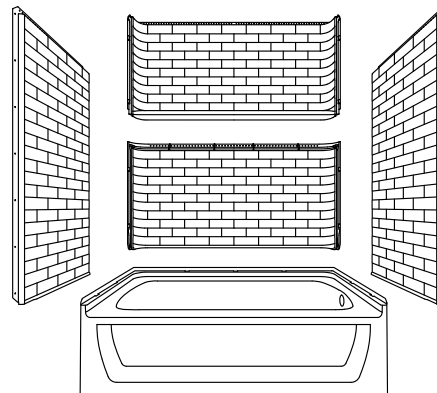

Traverse®

60" x 30" bath/shower
71570120

Features

- Tongue-and-groove modular design allows for easy installation during any phase of construction.
- Modern subway tile design.
- Full-length shelf provides generous storage.
- Easy-to-clean, durable high-gloss finish.

Material

- Compression molded from our exclusive solid Vikrell® material.

Installation

- Pro4™ installation system features a two-piece back wall design, enabling one-person handling and installation.
- Alcove.
- Caulk-free installation.
- Right drain.

Recommended Products/Accessories

- K-23726 Drain treatment
- K-23733 Vikrell® cleaner

Included Components

Product consists of:

- 71171120 60-1/4" x 30" bath
- 71574100 60" x 30" bath wall set

Codes/Standards

- CSA B45.5/IAPMO Z124
- ASTM E162
- ASTM E662
- HUD, UM Bulletin 73

STERLING® Vikrell® or Acrylic Baths and Shower Bases Ten-Year Limited Warranty

See website for detailed warranty information.

Available Colors/Finishes

Color tiles intended for reference only.

Color	Code	Description
	0	White
	96	KOHLER Biscuit

1-800-STERLING (1-800-783-7546)

Kohler Co. reserves the right to make revisions without notice to product specifications.

For the most current Specification Sheet, go to www.sterlingplumbing.com.

5-29-2021 07:40 - US/CA